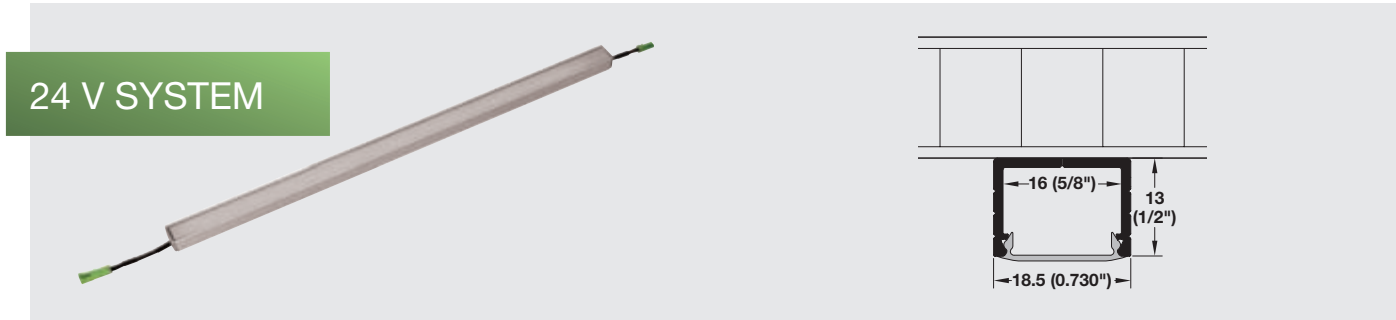

LED 3015

SURFACE MOUNT LED STRIP LIGHT WITH INLINE DIMMER SWITCH

24 V SYSTEM

- > *CRI 90 lights are Title 24 Compliant
- > CRI 90 lights offer more vibrant, true color rendering than lower CRI product
- > Supplied ready to install
- > Optimal lengths for installing under your wall cabinets to brighten up your countertop workspace
- > Linkable to other light bars, see page 79

Note Loox Lights and Drivers are "Suitable for use within Closet Storage Spaces"

LED 3015

SURFACE MOUNT LED STRIP LIGHT WITH LINKABLE CABLE

24 V SYSTEM

- > *CRI 90 lights are Title 24 Compliant
- > *CRI 90 lights offer more vibrant, true color rendering than lower CRI products
- > Supplied ready to install
- > Optimal lengths for installing under your wall cabinets to brighten up your countertop workspace
- > Linkable to other light bars