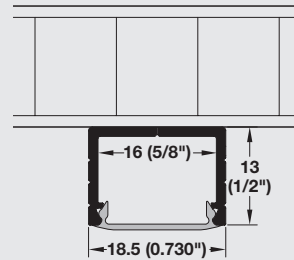

LED 3015

SURFACE MOUNT LED STRIP LIGHT WITH INLINE DIMMER SWITCH

24 V SYSTEM

- > *CRI 90 lights are Title 24 Compliant
- > CRI 90 lights offer more vibrant, true color rendering than lower CRI product
- > Supplied ready to install
- > Optimal lengths for installing under your wall cabinets to brighten up your countertop workspace
- > Linkable to other light bars, see page 79

- > Driver see page 88
- > Components see page 127