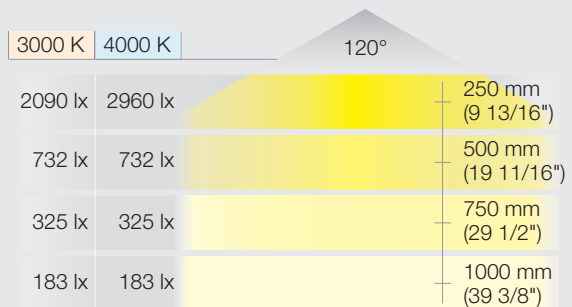

LED 3015

SURFACE MOUNT LED STRIP LIGHT WITH INLINE DIMMER SWITCH

24 V SYSTEM

- > *CRI 90 lights are Title 24 Compliant
- > CRI 90 lights offer more vibrant, true color rendering than lower CRI product
- > Supplied ready to install
- > Optimal lengths for installing under your wall cabinets to brighten up your countertop workspace
- > Linkable to other light bars, see page 79

- > Driver see page 88
- > Components see page 127

Light Color (K)	3000 (warm white)				4000 (cool white)			
Lumen per watt	91							
CRI	90*							
Item No.	833.76.150	833.76.152	833.71.233	833.76.154	833.76.170	833.76.172	833.71.238	833.76.174
SRP	\$40.00	\$46.00	\$49.00	\$52.00	\$46.00	\$46.00	\$49.00	\$52.00
Length	6"	9"	12"	15"	6"	9"	12"	15"
Wattage	1.1	2.3	3.4	4.5	1.1	2.3	3.4	4.5
LEDs	9	18	27	36	9	18	27	36
Lumen	102	205	307	410	102	205	307	410
Item No.	833.76.156	833.76.158	833.71.234	833.76.160	833.76.176	833.76.178	833.71.239	833.76.180
SRP	\$ 56.00	\$ 60.00	\$ 64.00	\$ 68.00	\$ 56.00	\$ 60.00	\$ 64.00	\$ 68.00
Length	18"	21"	24"	27"	18"	21"	24"	27"
Wattage	5.6	6.8	7.9	9.0	5.6	6.8	7.9	9.0
LEDs	45	54	63	72	45	54	63	72
Lumen	512	614	717	819	512	614	717	819
Item No.	833.71.235	833.76.162	833.71.236	833.76.164	833.71.240	833.76.182	833.76.241	833.76.184
SRP	\$ 72.00	\$ 76.00	\$ 80.00	\$ 84.00	\$ 72.00	\$ 76.00	\$ 80.00	\$ 84.00
Length	30"	33"	36"	39"	30"	33"	36"	39"
Wattage	10.1	11.3	12.4	13.5	10.1	11.3	12.4	13.5
LEDs	81	90	99	108	81	90	99	108
Lumen	921	1024	1126	1229	921	1024	1126	1229
Item No.	833.71.237		833.76.166		833.71.242		833.76.186	
SRP	\$ 87.00		\$ 90.00		\$ 87.00		\$ 90.00	
Length	42"		45"		42"		45"	
Wattage	14.8		15.8		14.8		15.8	
LEDs	117		126		117		126	
Lumen	1331		1433		1331		1433	
Material	Aluminum, clear anodized; Lens: milk							
Supplied with	2 m (78 3/4") driver connection cable with integrated switch, 100 mm (4") female mini driver cable, mounting brackets, screws, two-sided mounting tape							