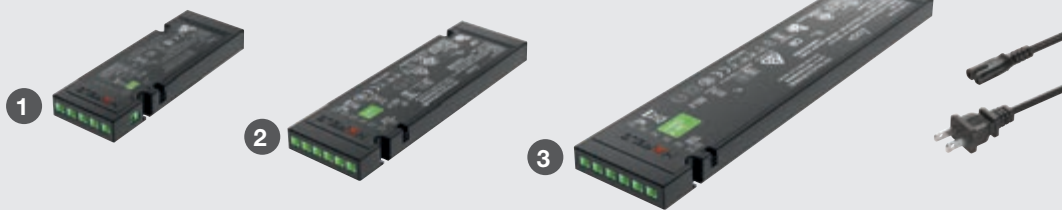

LOOX LED DRIVER

CONSTANT VOLTAGE 24 V

24 V SYSTEM

THIN PROFILE

- 1 Item No. 833.77.945
   $\otimes_1 + \otimes_2 + \dots + \otimes_6 < 20 \text{ W}$
- 2 Item No. 833.77.947
   $\otimes_1 + \otimes_2 + \dots + \otimes_6 < 40 \text{ W}$
- 3 Item No. 833.77.949
   $\otimes_1 + \otimes_2 + \dots + \otimes_6 < 90 \text{ W}$
  max. 84 W per light output

- > Suitable for all of the world's power systems
- > With an integrated port for a wide selection of switches
- > Max. 84 W per light output
- > Lead length from driver to switch: Max. 6 m (236 1/4")

- ! > Class 2
- > Efficiency Level VI
- > Degree of protection : IP20
- > Loox drivers cannot be controlled by a dimmer wall switch

Item No.	833.77.945 1	833.77.947 2	833.77.949 3
SRP	$36.00	$60.00	$120.00
L x W x H	140 x 50 x 16 (5 1/2" x 2" x 5/8")	190 x 60 x 16 (7 1/2" x 2 3/8" x 5/8")	316 x 70 x 16 (8 3/16" x 2 3/4" x 5/8")
Wattage	0 – 20	0 – 40	0 – 90
Standby Power Consumption Wattage	<0.1	<0.1	<0.2
Input voltage	100 – 240 V~; 50 – 60 Hz		
Output voltage	24 V DC		
Output current	0.83 A	1.67 A	3.75 A
Number of slots	6 for lights, 1 for switch, 1 for power cord		
Material/Finish	Plastic, black		
Supplied with	Mounting accessories, US power cord		
Note	Loox Lights and Drivers are "Suitable for use within Closet Storage Spaces"		

- ➔ > Switches see pages 113 - 116
- > Extension leads see page 127

- + Power cord with 90° plug, Plastic, black 2 m (78 3/4")
- > Item No. 833.89.017 **SRP $5.00**
- 90° Plug adapter, Plastic, black
- > Item No. 833.89.018 **SRP $7.00**

Country-specific 2 m (78 3/4") primary leads

	3 m (118")							
Item No.	833.89.000	833.89.001	833.89.002	833.89.003	833.89.016	833.89.005	833.89.050	833.89.008
SRP	$10.00	$4.00	$4.00	$4.00	$4.00	$4.00	$4.00	$6.00
Plug design								
Designation	UK	AU	EU	US	JP	CN	US	US
Voltage (V)	250	250	250	120	100	250	120	120