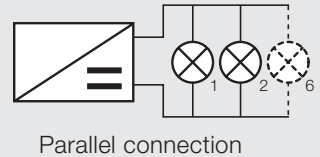

LOOX LED DRIVER

CONSTANT VOLTAGE 24 V

24 V SYSTEM

THIN PROFILE

- 1 Item No. 833.77.945
   $\otimes_1 + \otimes_2 + \dots + \otimes_6 < 20 \text{ W}$
- 2 Item No. 833.77.947
   $\otimes_1 + \otimes_2 + \dots + \otimes_6 < 40 \text{ W}$
- 3 Item No. 833.77.949
   $\otimes_1 + \otimes_2 + \dots + \otimes_6 < 90 \text{ W}$
  max. 84 W per light output

- > Suitable for all of the world's power systems
- > With an integrated port for a wide selection of switches
- > Max. 84 W per light output
- > Lead length from driver to switch: Max. 6 m (236 1/4")

- ! > Class 2
- > Efficiency Level VI
- > Degree of protection : IP20
- > Loox drivers cannot be controlled by a dimmer wall switch

Item No.	833.77.945 1	833.77.947 2	833.77.949 3
SRP	$36.00	$60.00	$120.00
L x W x H	140 x 50 x 16 (5 1/2" x 2" x 5/8")	190 x 60 x 16 (7 1/2" x 2 3/8" x 5/8")	316 x 70 x 16 (8 3/16" x 2 3/4" x 5/8")
Wattage	0 – 20	0 – 40	0 – 90
Standby Power Consumption Wattage	<0.1	<0.1	<0.2
Input voltage	100 – 240 V~; 50 – 60 Hz		
Output voltage	24 V DC		
Output current	0.83 A	1.67 A	3.75 A
Number of slots	6 for lights, 1 for switch, 1 for power cord		
Material/Finish	Plastic, black		
Supplied with	Mounting accessories, US power cord		
Note	Loox Lights and Drivers are "Suitable for use within Closet Storage Spaces"		

- ➔ > Switches see pages 113 - 116
- > Extension leads see page 127

- + Power cord with 90° plug, Plastic, black 2 m (78 3/4")
- > Item No. 833.89.017 **SRP $5.00**
- 90° Plug adapter, Plastic, black
- > Item No. 833.89.018 **SRP $7.00**

Country-specific 2 m (78 3/4") primary leads

	3 m (118")							
Item No.	833.89.000	833.89.001	833.89.002	833.89.003	833.89.016	833.89.005	833.89.050	833.89.008
SRP	$10.00	$4.00	$4.00	$4.00	$4.00	$4.00	$4.00	$6.00
Plug design								
Designation	UK	AU	EU	US	JP	CN	US	US
Voltage (V)	250	250	250	120	100	250	120	120